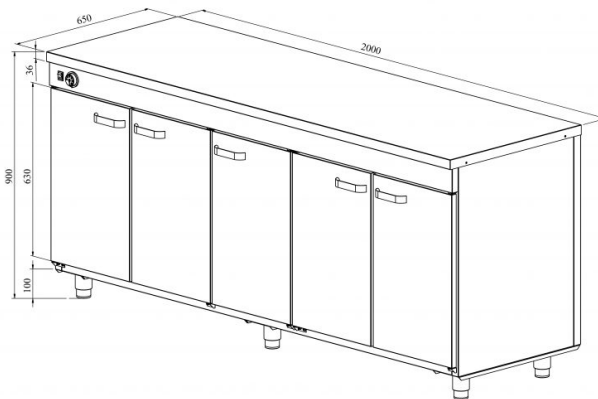

Heated cupboard with neutral top LK 2050

- **Product code:** LK 2050
- **Dimensions, mm (w*d*h):** 2000*650*900
- **Operating temperature:** +30...+95
- **Degree of protection:** IP44
- **Capacity (kW):** 1,5
- **Frequency (Hz):** 50
- **Voltage (V):** 220 - 230

- neutral worktop made of stainless steel
- stainless steel structure
- thermostat-adjusted temperature range from +30 °C to +95 °C
- mechanical thermostat
- doors with replaceable seals
- counter has 8 pairs of rails for GN containers
- adjustable feet allow adjusting height in the range of 880–910mm