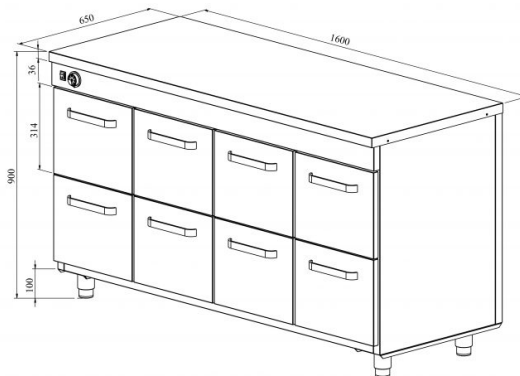

Heated cupboard with neutral top LK 1608

- **Product code:** LK 1608
- **Dimensions, mm (w*d*h):** 1600*650*900
- **Operating temperature:** +30...+95
- **Degree of protection:** IP44
- **Capacity (kW):** 1,25
- **Frequency (Hz):** 50
- **Voltage (V):** 220 - 230

- neutral worktop made of stainless steel
- stainless steel structure
- thermostat-adjusted temperature range from +30 °C to +95 °C
- mechanical thermostat
- drawer 314mm (8 pcs): GN 1/1-200
- drawers for GN containers move on self-locking telescopic rails
- drawers open 110%, making it easier to place GN containers in the drawer
- adjustable feet allow adjusting height in the range of 880–910mm