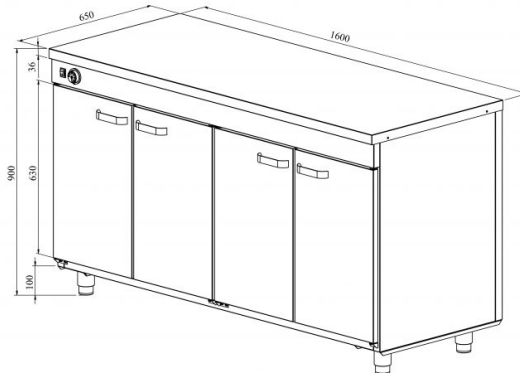

Heated cupboard with neutral top LK 1640

- **Product code:** LK 1640
- **Dimensions, mm (w*d*h):** 1600*650*900
- **Operating temperature:** +30...+95
- **Degree of protection:** IP44
- **Capacity (kW):** 1,25
- **Frequency (Hz):** 50
- **Voltage (V):** 220 - 230

- neutral worktop made of stainless steel
- stainless steel structure
- thermostat-adjusted temperature range from +30 °C to +95 °C
- mechanical thermostat
- doors with replaceable seals
- counter has 8 pairs of rails for GN containers
- adjustable feet allow adjusting height in the range of 880–910mm