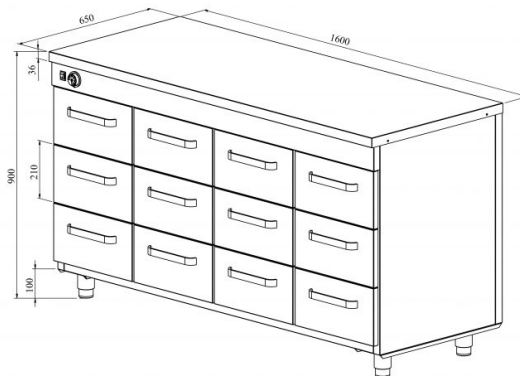

Heated cupboard with neutral top LK 16012

- **Product code:** LK 16012
- **Dimensions, mm (w*d*h):** 1600*650*900
- **Operating temperature:** +30...+95
- **Degree of protection:** IP44
- **Capacity (kW):** 1,25
- **Frequency (Hz):** 50
- **Voltage (V):** 220 - 230

- neutral worktop made of stainless steel
- stainless steel structure
- thermostat-adjusted temperature range from +30 °C to +95 °C
- mechanical thermostat
- drawer 210mm (12 pcs): GN 1/1-150
- drawers for GN containers move on self-locking telescopic rails
- drawers open 110%, making it easier to place GN containers in the drawer
- adjustable feet allow adjusting height in the range of 880–910mm