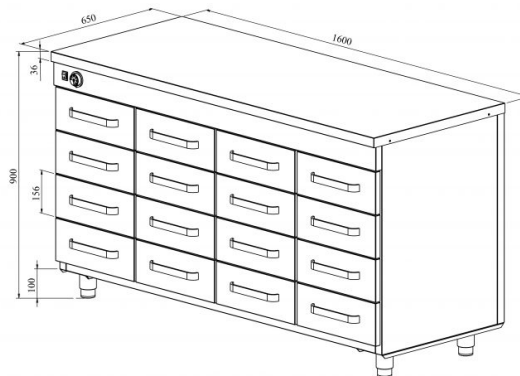

Heated cupboard with neutral top LK 16016

- **Product code:** LK 16016
- **Dimensions, mm (w*d*h):** 1600*650*900
- **Operating temperature:** +30...+95
- **Degree of protection:** IP44
- **Capacity (kW):** 1,25
- **Frequency (Hz):** 50
- **Voltage (V):** 220 - 230

- neutral worktop made of stainless steel
- stainless steel structure
- thermostat-adjusted temperature range from +30 °C to +95 °C
- mechanical thermostat
- drawer 156mm (16 pcs): GN 1/1-100
- drawers for GN containers move on self-locking telescopic rails
- drawers open 110%, making it easier to place GN containers in the drawer
- adjustable feet allow adjusting height in the range of 880–910mm