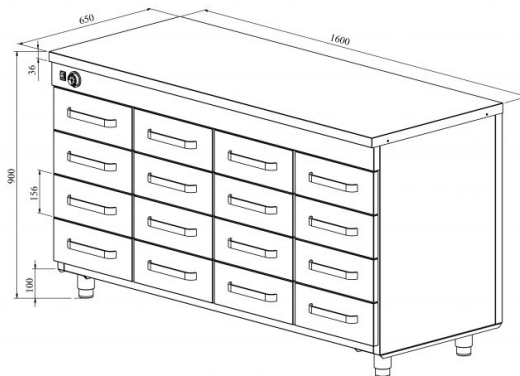

# Heated cupboard with neutral top LK 16016

- **Product code:** LK 16016
- **Dimensions, mm (w\*d\*h):** 1600\*650\*900
- **Operating temperature:** +30...+95
- **Degree of protection:** IP44
- **Capacity (kW):** 1,25
- **Frequency (Hz):** 50
- **Voltage (V):** 220 - 230

- neutral worktop made of stainless steel
- stainless steel structure
- thermostat-adjusted temperature range from +30 °C to +95 °C
- mechanical thermostat
- drawer 156mm (16 pcs): GN 1/1-100
- drawers for GN containers move on self-locking telescopic rails
- drawers open 110%, making it easier to place GN containers in the drawer
- adjustable feet allow adjusting height in the range of 880–910mm