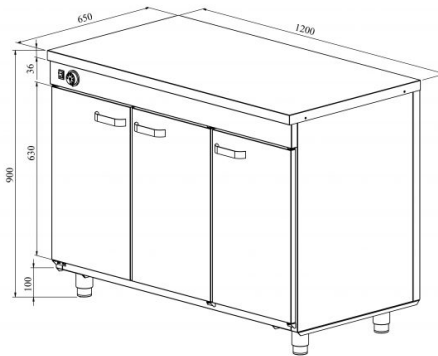

# Heated cupboard with neutral top LK 1230

- **Product code:** LK 1230
- **Dimensions, mm (w\*d\*h):** 1200\*650\*900
- **Operating temperature:** +30...+95
- **Degree of protection:** IP44
- **Capacity (kW):** 1,25
- **Frequency (Hz):** 50
- **Voltage (V):** 220 - 230

- neutral worktop made of stainless steel
- stainless steel structure
- thermostat-adjusted temperature range from +30 °C to +95 °C
- mechanical thermostat
- doors with replaceable seals
- counter has 8 pairs of rails for GN containers
- adjustable feet allow adjusting height in the range of 880–910mm