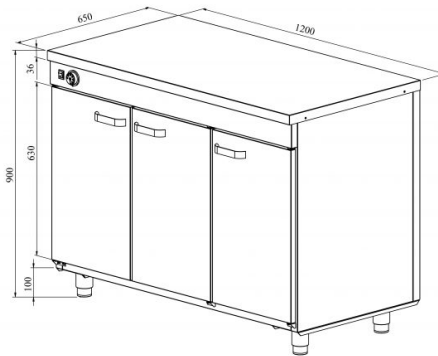

Heated cupboard with neutral top LK 1230

- **Product code:** LK 1230
- **Dimensions, mm (w*d*h):** 1200*650*900
- **Operating temperature:** +30...+95
- **Degree of protection:** IP44
- **Capacity (kW):** 1,25
- **Frequency (Hz):** 50
- **Voltage (V):** 220 - 230

- neutral worktop made of stainless steel
- stainless steel structure
- thermostat-adjusted temperature range from +30 °C to +95 °C
- mechanical thermostat
- doors with replaceable seals
- counter has 8 pairs of rails for GN containers
- adjustable feet allow adjusting height in the range of 880–910mm