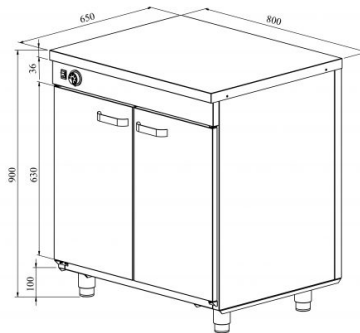

# Heated cupboard with neutral top LK 820

- **Product code:** LK 820
- **Dimensions, mm (w\*d\*h):** 800\*650\*900
- **Operating temperature:** +30...+95
- **Degree of protection:** IP44
- **Capacity (kW):** 0,75
- **Frequency (Hz):** 50
- **Voltage (V):** 220 - 230

- neutral worktop made of stainless steel
- stainless steel structure
- thermostat-adjusted temperature range from +30 °C to +95 °C
- mechanical thermostat
- doors with replaceable seals
- counter has 8 pairs of rails for GN containers
- adjustable feet allow adjusting height in the range of 880–910mm