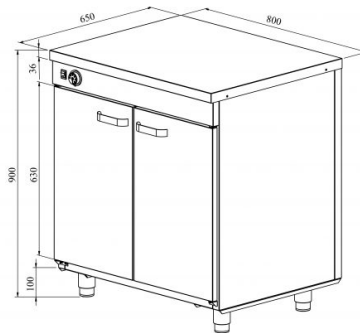

Heated cupboard with neutral top LK 820

- **Product code:** LK 820
- **Dimensions, mm (w*d*h):** 800*650*900
- **Operating temperature:** +30...+95
- **Degree of protection:** IP44
- **Capacity (kW):** 0,75
- **Frequency (Hz):** 50
- **Voltage (V):** 220 - 230

- neutral worktop made of stainless steel
- stainless steel structure
- thermostat-adjusted temperature range from +30 °C to +95 °C
- mechanical thermostat
- doors with replaceable seals
- counter has 8 pairs of rails for GN containers
- adjustable feet allow adjusting height in the range of 880–910mm