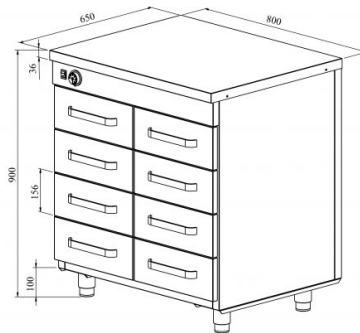

Heated cupboard with neutral top LK 808

- **Product code:** LK 808
- **Dimensions, mm (w*d*h):** 800*650*900
- **Operating temperature:** +30...+95
- **Degree of protection:** IP44
- **Capacity (kW):** 0,75
- **Frequency (Hz):** 50
- **Voltage (V):** 220 - 230

- neutral worktop made of stainless steel
- stainless steel structure
- thermostat-adjusted temperature range from +30 °C to +95 °C
- mechanical thermostat
- drawer 156mm (8 pcs): GN 1/1-100
- drawers for GN containers move on self-locking telescopic rails
- drawers open 110%, making it easier to place GN containers in the drawer
- adjustable feet allow adjusting height in the range of 880–910mm