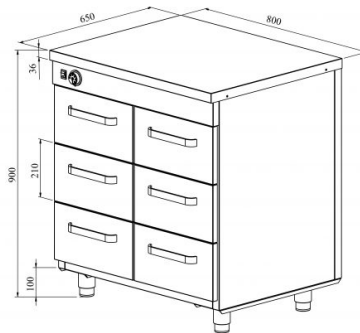

Heated cupboard with neutral top LK 806

- **Product code:** LK 806
- **Dimensions, mm (w*d*h):** 800*650*900
- **Operating temperature:** +30...+95
- **Degree of protection:** IP44
- **Capacity (kW):** 0,75
- **Frequency (Hz):** 50
- **Voltage (V):** 220 - 230

- neutral worktop made of stainless steel
- stainless steel structure
- thermostat-adjusted temperature range from +30 °C to +95 °C
- mechanical thermostat
- drawer 210mm (6 pcs): GN 1/1-150
- drawers for GN containers move on self-locking telescopic rails
- drawers open 110%, making it easier to place GN containers in the drawer
- adjustable feet allow adjusting height in the range of 880–910mm