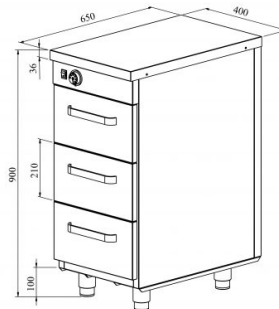

Heated cupboard with neutral top LK 403

- **Product code:** LK 403
- **Dimensions, mm (w*d*h):** 400*650*900
- **Operating temperature:** +30...+95
- **Degree of protection:** IP44
- **Capacity (kW):** 0,75
- **Frequency (Hz):** 50
- **Voltage (V):** 220 - 230

- neutral worktop made of stainless steel
- stainless steel structure
- thermostat-adjusted temperature range from +30 °C to +95 °C
- mechanical thermostat
- drawer 210mm (3 pcs): GN 1/1-150
- drawers for GN containers move on self-locking telescopic rails
- drawers open 110%, making it easier to place GN containers in the drawer
- adjustable feet allow adjusting height in the range of 880–910 mm