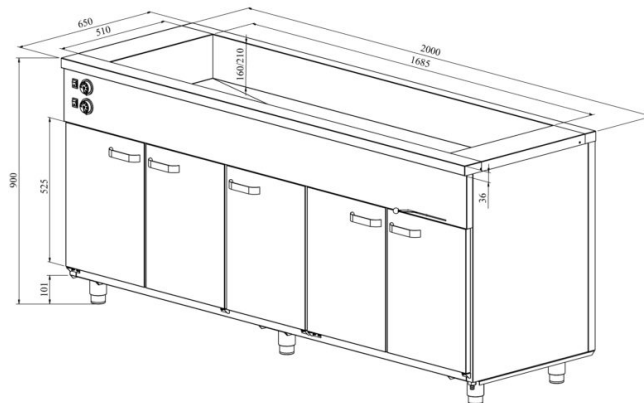

Bain-marie with heated cupboard KLH 2050

- **Product code:** KLH 2050
- **Dimensions, mm (w*d*h):** 2000*650*900
- **Operating temperature:** +30...+95
- **Degree of protection:** IP44
- **Capacity (kW):** 4,25
- **Frequency (Hz):** 50
- **Voltage (V):** 220 - 230

- made of stainless steel
- insulated basin, fits 5x GN 1/1-150 (containers not included)
- basin has drain connection
- thermostat-adjusted counter and basin temperature range from +30 °C to +95 °C
- mechanical thermostat
- doors with replaceable seals
- counter has 6 pairs of rails for GN containers
- adjustable feet allow adjusting height in the range of 880–910 mm
- **Accessories available on order:**
 - basin, fits GN 5/1-200