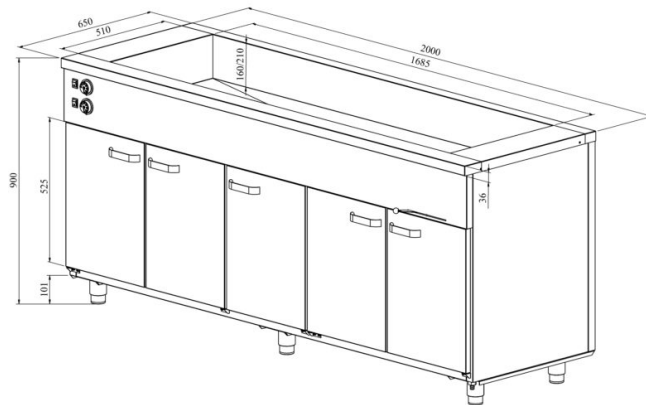

Bain-marie with heated cupboard KLH 2050

- **Product code:** KLH 2050
- **Dimensions, mm (w*d*h):** 2000*650*900
- **Operating temperature:** +30...+95
- **Degree of protection:** IP44
- **Capacity (kW):** 4,25
- **Frequency (Hz):** 50
- **Voltage (V):** 220 - 230

- made of stainless steel
- insulated basin, fits 5x GN 1/1-150 (containers not included)
- basin has drain connection
- thermostat-adjusted counter and basin temperature range from +30 °C to +95 °C
- mechanical thermostat
- doors with replaceable seals
- counter has 6 pairs of rails for GN containers
- adjustable feet allow adjusting height in the range of 880–910 mm
- **Accessories available on order:**
 - basin, fits GN 5/1-200