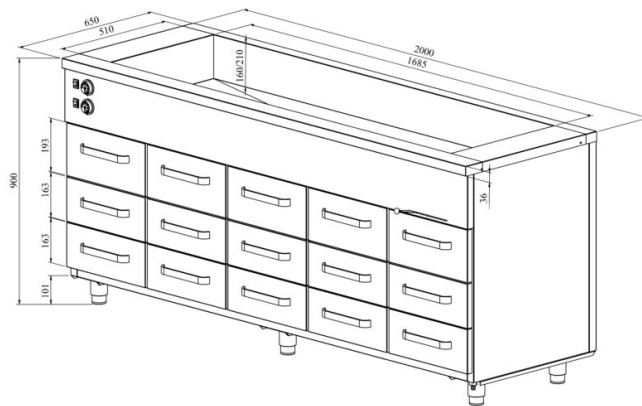

# Bain-marie with heated cupboard KLH 20015

- **Product code:** KLH 20015
- **Dimensions, mm (w\*d\*h):** 2000\*650\*900
- **Operating temperature:** +30...+95
- **Degree of protection:** IP44
- **Capacity (kW):** 4,25
- **Frequency (Hz):** 50
- **Voltage (V):** 220 - 230

- made of stainless steel
- insulated basin, fits 5x GN 1/1-150 (containers not included)
- basin has drain connection
- thermostat-adjusted counter and basin temperature range from +30 °C to +95 °C
- mechanical thermostat
- drawer 163mm (10 pcs): GN 1/1-100
- drawer 193mm (5 pcs): GN 1/1-150
- drawers for GN containers move on self-locking telescopic rails
- drawers open 110%, making it easier to place GN containers in the drawer
- adjustable feet allow adjusting height in the range of 880–910 mm
- **Accessories available on order:**
  - basin, fits GN 5/1-200