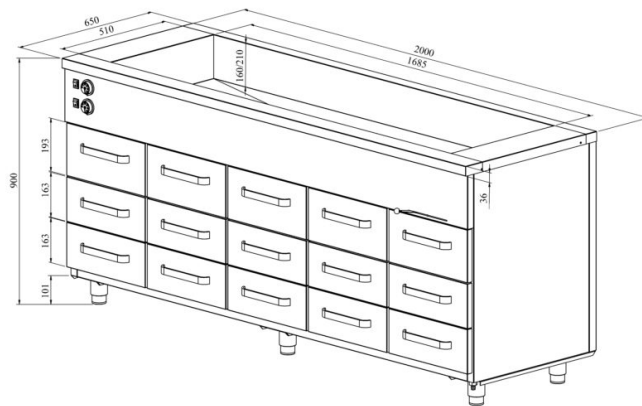

Bain-marie with heated cupboard KLH 20015

- **Product code:** KLH 20015
- **Dimensions, mm (w*d*h):** 2000*650*900
- **Operating temperature:** +30...+95
- **Degree of protection:** IP44
- **Capacity (kW):** 4,25
- **Frequency (Hz):** 50
- **Voltage (V):** 220 - 230

- made of stainless steel
- insulated basin, fits 5x GN 1/1-150 (containers not included)
- basin has drain connection
- thermostat-adjusted counter and basin temperature range from +30 °C to +95 °C
- mechanical thermostat
- drawer 163mm (10 pcs): GN 1/1-100
- drawer 193mm (5 pcs): GN 1/1-150
- drawers for GN containers move on self-locking telescopic rails
- drawers open 110%, making it easier to place GN containers in the drawer
- adjustable feet allow adjusting height in the range of 880–910 mm
- **Accessories available on order:**
 - basin, fits GN 5/1-200