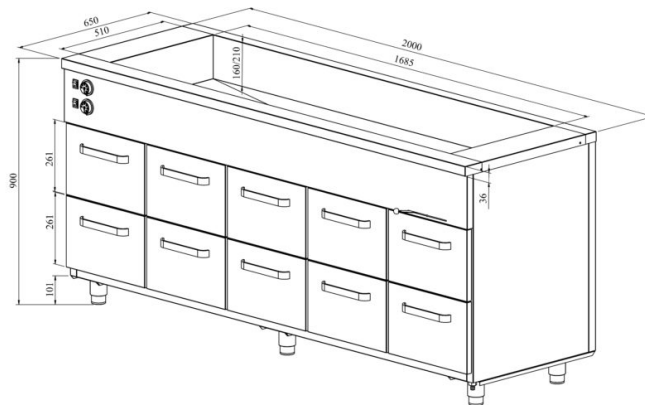

# Bain-marie with heated cupboard KLH 20010

- **Product code:** KLH 20010
- **Dimensions, mm (w\*d\*h):** 2000\*650\*900
- **Operating temperature:** +30...+95
- **Degree of protection:** IP44
- **Capacity (kW):** 4,25
- **Frequency (Hz):** 50
- **Voltage (V):** 220 - 230

- made of stainless steel
- insulated basin, fits 5x GN 1/1-150 (containers not included)
- basin has drain connection
- thermostat-adjusted counter and basin temperature range from +30 °C to +95 °C
- mechanical thermostat
- drawer 216mm (15 pcs): GN 1/1-200
- drawers for GN containers move on self-locking telescopic rails
- drawers open 110%, making it easier to place GN containers in the drawer
- adjustable feet allow adjusting height in the range of 880–910 mm
- **Accessories available on order:**
  - basin, fits GN 5/1-200