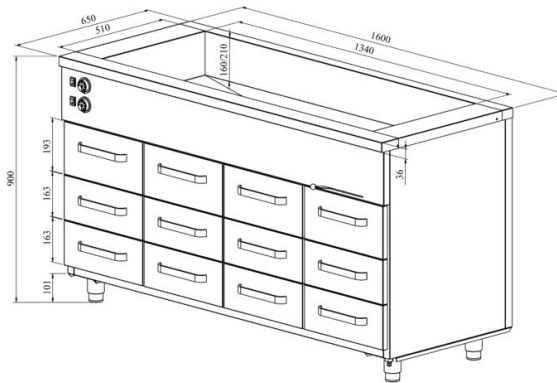

# Bain-marie with heated cupboard KLH 16012

- **Product code:** KLH 16012
- **Dimensions, mm (w\*d\*h):** 1600\*650\*900
- **Operating temperature:** +30...+95
- **Degree of protection:** IP44
- **Capacity (kW):** 3,45
- **Frequency (Hz):** 50
- **Voltage (V):** 220 - 230

- made of stainless steel
- insulated basin, fits 4x GN 1/1-150 (containers not included)
- basin has drain connection
- thermostat-adjusted counter and basin temperature range from +30 °C to +95 °C
- mechanical thermostat
- drawer 163mm (8 pcs): GN 1/1-100
- drawer 193mm (4 pcs): GN 1/1-150
- drawers for GN containers move on self-locking telescopic rails
- drawers open 110%, making it easier to place GN containers in the drawer
- adjustable feet allow adjusting height in the range of 880–910 mm
- **Accessories available on order:**
  - basin, fits GN 4/1-200