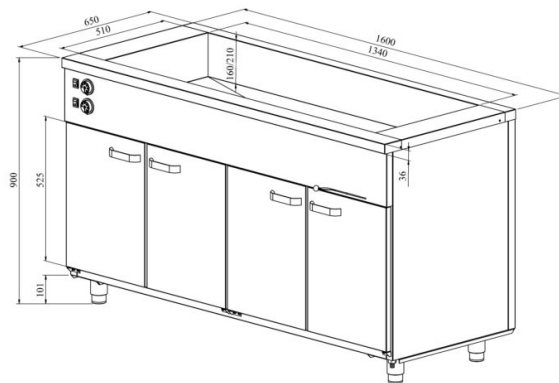

# Bain-marie with heated cupboard KLH 1640

- **Product code:** KLH 1640
- **Dimensions, mm (w\*d\*h):** 1600\*650\*900
- **Operating temperature:** +30...+95
- **Degree of protection:** IP44
- **Capacity (kW):** 3,45
- **Frequency (Hz):** 50
- **Voltage (V):** 220 - 230

- made of stainless steel
- insulated basin, fits 4x GN 1/1-150 (containers not included)
- basin has drain connection
- thermostat-adjusted counter and basin temperature range from +30 °C to +95 °C
- mechanical thermostat
- doors with replaceable seals
- counter has 6 pairs of rails for GN containers
- adjustable feet allow adjusting height in the range of 880–910 mm
- **Accessories available on order:**
  - basin, fits GN 4/1-200