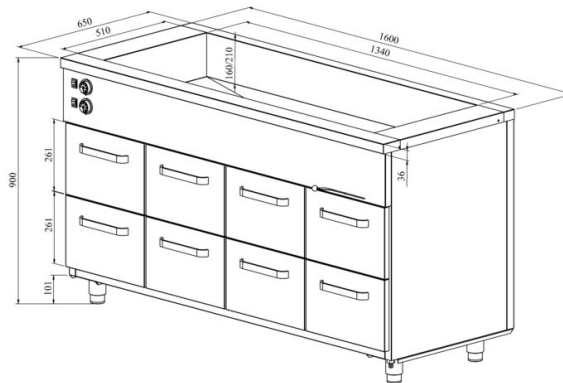

Bain-marie with heated cupboard KLH 1608

- **Product code:** KLH 1608
- **Dimensions, mm (w*d*h):** 1600*650*900
- **Operating temperature:** +30...+95
- **Degree of protection:** IP44
- **Capacity (kW):** 3,45
- **Frequency (Hz):** 50
- **Voltage (V):** 220 - 230

- made of stainless steel
- insulated basin, fits 4x GN 1/1-150 (containers not included)
- basin has drain connection
- thermostat-adjusted counter and basin temperature range from +30 °C to +95 °C
- mechanical thermostat
- drawer 216mm (8 pcs): GN 1/1-200
- drawers for GN containers move on self-locking telescopic rails
- drawers open 110%, making it easier to place GN containers in the drawer
- adjustable feet allow adjusting height in the range of 880–910 mm
- **Accessories available on order:**
 - basin, fits GN 4/1-200