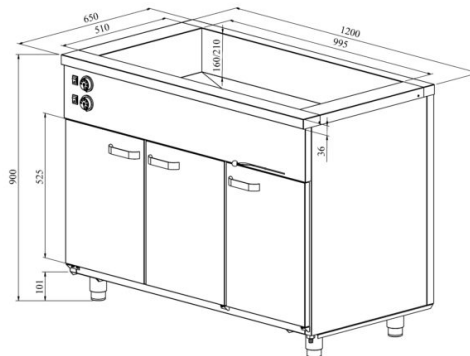

Bain-marie with heated cupboard KLH 1230

- **Product code:** KLH 1230
- **Dimensions, mm (w*d*h):** 1200*650*900
- **Operating temperature:** +30...+95
- **Degree of protection:** IP44
- **Capacity (kW):** 2,9
- **Frequency (Hz):** 50
- **Voltage (V):** 220 - 230

- made of stainless steel
- insulated basin, fits 3x GN 1/1-150 (containers not included)
- basin has drain connection
- thermostat-adjusted counter and basin temperature range from +30 °C to +95 °C
- mechanical thermostat
- doors with replaceable seals
- counter has 6 pairs of rails for GN containers
- adjustable feet allow adjusting height in the range of 880–910 mm
- **Accessories available on order:**
 - basin, fits GN 3/1-200