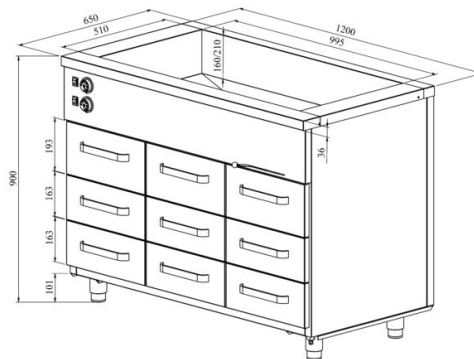

# Bain-marie with heated cupboard KLH 1209

- **Product code:** KLH 1209
- **Dimensions, mm (w\*d\*h):** 1200\*650\*900
- **Operating temperature:** +30...+95
- **Degree of protection:** IP44
- **Capacity (kW):** 2,9
- **Frequency (Hz):** 50
- **Voltage (V):** 220 - 230

- made of stainless steel
- insulated basin, fits 3x GN 1/1-150 (containers not included)
- basin has drain connection
- thermostat-adjusted counter and basin temperature range from +30 °C to +95 °C
- mechanical thermostat
- drawer 163mm (6 pcs): GN 1/1-100
- drawer 193mm (3 pcs): GN 1/1-150
- drawers for GN containers move on self-locking telescopic rails
- drawers open 110%, making it easier to place GN containers in the drawer
- adjustable feet allow adjusting height in the range of 880–910 mm
- **Accessories available on order:**
  - basin, fits GN 3/1-200