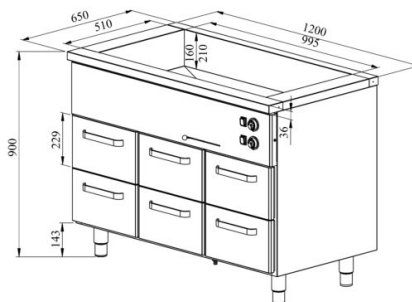

Bain-marie with heated cupboard KLH 1206

- **Product code:** KLH 1206
- **Dimensions, mm (w*d*h):** 1200*650*900
- **Operating temperature:** +30...+95
- **Degree of protection:** IP44
- **Capacity (kW):** 2,45
- **Frequency (Hz):** 50
- **Voltage (V):** 220 - 230

- made of stainless steel
- insulated basin, fits 3x GN 1/1-150 (containers not included)
- basin has drain connection
- thermostat-adjusted counter and basin temperature range from +30 °C to +95 °C
- mechanical thermostat
- drawer 229mm (6 pcs): GN 1/1-150
- drawers for GN containers move on self-locking telescopic rails
- drawers open 110%, making it easier to place GN containers in the drawer
- adjustable feet allow adjusting height in the range of 880–910 mm
- **Accessories available on order:**
 - basin, fits GN 3/1-200
 - various upper shelves (see the product group of upper and hand out shelves)