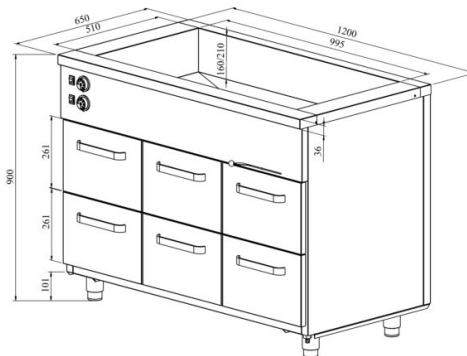

# Bain-marie with heated cupboard KLH 1206

- **Product code:** KLH 1206
- **Dimensions, mm (w\*d\*h):** 1200\*650\*900
- **Operating temperature:** +30...+95
- **Degree of protection:** IP44
- **Capacity (kW):** 2,9
- **Frequency (Hz):** 50
- **Voltage (V):** 220 - 230

- made of stainless steel
- insulated basin, fits 3x GN 1/1-150 (containers not included)
- basin has drain connection
- thermostat-adjusted counter and basin temperature range from +30 °C to +95 °C
- mechanical thermostat
- drawer 216mm (6 pcs): GN 1/1-200
- drawers for GN containers move on self-locking telescopic rails
- drawers open 110%, making it easier to place GN containers in the drawer
- adjustable feet allow adjusting height in the range of 880–910 mm
- **Accessories available on order:**
  - basin, fits GN 3/1-200