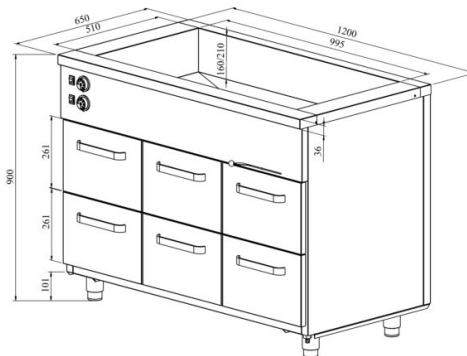

Bain-marie with heated cupboard KLH 1206

- **Product code:** KLH 1206
- **Dimensions, mm (w*d*h):** 1200*650*900
- **Operating temperature:** +30...+95
- **Degree of protection:** IP44
- **Capacity (kW):** 2,9
- **Frequency (Hz):** 50
- **Voltage (V):** 220 - 230

- made of stainless steel
- insulated basin, fits 3x GN 1/1-150 (containers not included)
- basin has drain connection
- thermostat-adjusted counter and basin temperature range from +30 °C to +95 °C
- mechanical thermostat
- drawer 216mm (6 pcs): GN 1/1-200
- drawers for GN containers move on self-locking telescopic rails
- drawers open 110%, making it easier to place GN containers in the drawer
- adjustable feet allow adjusting height in the range of 880–910 mm
- **Accessories available on order:**
 - basin, fits GN 3/1-200