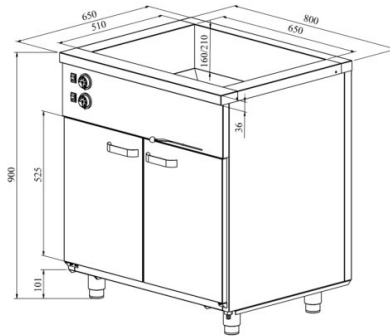

Bain-marie with heated cupboard KLH 820

- **Product code:** KLH 820
- **Dimensions, mm (w*d*h):** 800*650*900
- **Operating temperature:** +30...+95
- **Degree of protection:** IP44
- **Capacity (kW):** 1,85
- **Frequency (Hz):** 50
- **Voltage (V):** 220 - 230

- made of stainless steel
- insulated basin, fits 2x GN 1/1-150 (containers not included)
- basin has drain connection
- thermostat-adjusted counter and basin temperature range from +30 °C to +95 °C
- mechanical thermostat
- doors with replaceable seals
- counter has 6 pairs of rails for GN containers
- adjustable feet allow adjusting height in the range of 880–910 mm
- **Accessories available on order:**
 - basin, fits GN 2/1-200