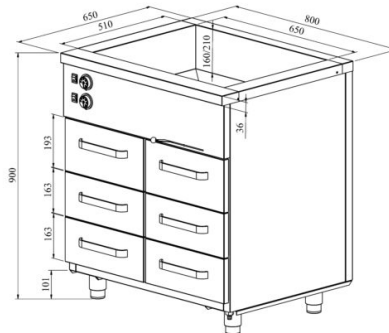

Bain-marie with heated cupboard KLH 806

- **Product code:** KLH 806
- **Dimensions, mm (w*d*h):** 800*650*900
- **Operating temperature:** +30...+95
- **Degree of protection:** IP44
- **Capacity (kW):** 1,85
- **Frequency (Hz):** 50
- **Voltage (V):** 220 - 230

- made of stainless steel
- insulated basin, fits 2x GN 1/1-150 (containers not included)
- basin has drain connection
- thermostat-adjusted counter and basin temperature range from +30 °C to +95 °C
- mechanical thermostat
- drawer 163mm (4 pcs): GN 1/1-100
- drawer 193mm (2 pcs): GN 1/1-150
- drawers for GN containers move on self-locking telescopic rails
- drawers open 110%, making it easier to place GN containers in the drawer
- adjustable feet allow adjusting height in the range of 880–910 mm
- **Accessories available on order:**
 - basin, fits GN 2/1-200