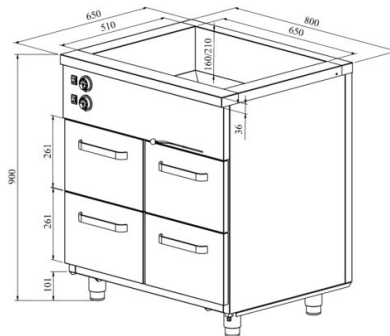

Bain-marie with heated cupboard KLH 804

- **Product code:** KLH 804
- **Dimensions, mm (w*d*h):** 800*650*900
- **Operating temperature:** +30...+95
- **Degree of protection:** IP44
- **Capacity (kW):** 1,85
- **Frequency (Hz):** 50
- **Voltage (V):** 220 - 230

- made of stainless steel
- insulated basin, fits 2x GN 1/1-150 (containers not included)
- basin has drain connection
- thermostat-adjusted counter and basin temperature range from +30 °C to +95 °C
- mechanical thermostat
- drawer 216mm (4 pcs): GN 1/1-200
- drawers for GN containers move on self-locking telescopic rails
- drawers open 110%, making it easier to place GN containers in the drawer
- adjustable feet allow adjusting height in the range of 880–910 mm
- **Accessories available on order:**
 - basin, fits GN 2/1-200