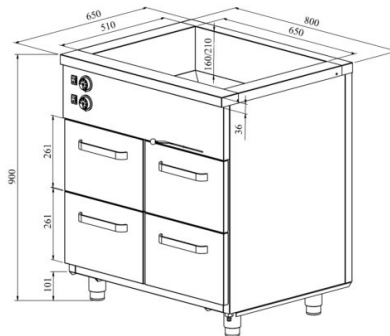

# Bain-marie with heated cupboard KLH 804

- **Product code:** KLH 804
- **Dimensions, mm (w\*d\*h):** 800\*650\*900
- **Operating temperature:** +30...+95
- **Degree of protection:** IP44
- **Capacity (kW):** 1,85
- **Frequency (Hz):** 50
- **Voltage (V):** 220 - 230

- made of stainless steel
- insulated basin, fits 2x GN 1/1-150 (containers not included)
- basin has drain connection
- thermostat-adjusted counter and basin temperature range from +30 °C to +95 °C
- mechanical thermostat
- drawer 216mm (4 pcs): GN 1/1-200
- drawers for GN containers move on self-locking telescopic rails
- drawers open 110%, making it easier to place GN containers in the drawer
- adjustable feet allow adjusting height in the range of 880–910 mm
- **Accessories available on order:**
  - basin, fits GN 2/1-200