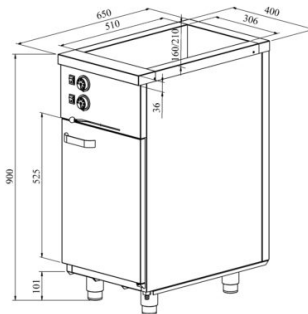

# Bain-marie with heated cupboard KLH 410

- **Product code:** KLH 410
- **Dimensions, mm (w\*d\*h):** 400\*650\*900
- **Operating temperature:** +30...+95
- **Degree of protection:** IP44
- **Capacity (kW):** 1,3
- **Frequency (Hz):** 50
- **Voltage (V):** 220 - 230

- made of stainless steel
- insulated basin, fits 1x GN 1/1-150 (containers not included)
- basin has drain connection
- thermostat-adjusted counter and basin temperature range from +30 °C to +95 °C
- mechanical thermostat
- doors with replaceable seals
- counter has 6 pairs of rails for GN containers
- adjustable feet allow adjusting height in the range of 880–910 mm
- **Accessories available on order:**
  - basin, fits GN 1/1-200