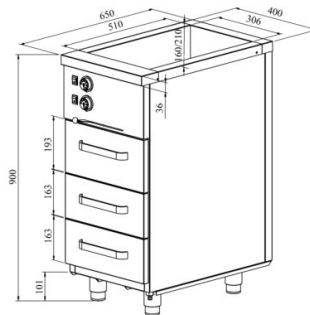

# Bain-marie with heated cupboard KLH 403

- **Product code:** KLH 403
- **Dimensions, mm (w\*d\*h):** 400\*650\*900
- **Operating temperature:** +30...+95
- **Degree of protection:** IP44
- **Capacity (kW):** 1,3
- **Frequency (Hz):** 50
- **Voltage (V):** 220 - 230

- made of stainless steel
- insulated basin, fits 1x GN 1/1-150 (containers not included)
- basin has drain connection
- thermostat-adjusted counter and basin temperature range from +30 °C to +95 °C
- mechanical thermostat
- drawer 163mm (2 pcs): GN 1/1-100
- drawer 193mm (1 pc): GN 1/1-150
- drawers for GN containers move on self-locking telescopic rails
- drawers open 110%, making it easier to place GN containers in the drawer
- adjustable feet allow adjusting height in the range of 880–910 mm
- **Accessories available on order:**
  - basin, fits GN 1/1-200