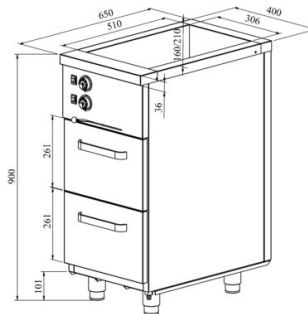

Bain-marie with heated cupboard KLH 402

- **Product code:** KLH 402
- **Dimensions, mm (w*d*h):** 400*650*900
- **Operating temperature:** +30...+95
- **Degree of protection:** IP44
- **Capacity (kW):** 1,3
- **Frequency (Hz):** 50
- **Voltage (V):** 220 - 230

- made of stainless steel
- insulated basin, fits 1x GN 1/1-150 (containers not included)
- basin has drain connection
- thermostat-adjusted counter and basin temperature range from +30 °C to +95 °C
- mechanical thermostat
- drawer 216mm (2 pcs): GN 1/1-200
- drawers for GN containers move on self-locking telescopic rails
- drawers open 110%, making it easier to place GN containers in the drawer
- adjustable feet allow adjusting height in the range of 880–910 mm
- **Accessories available on order:**
 - basin, fits GN 1/1-200