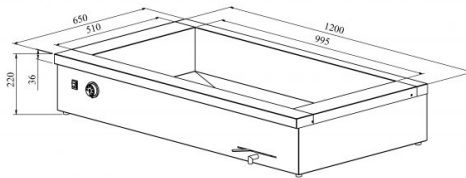

# Bain-marie table top PLH 1200

- **Product code:** PLH 1200
- **Dimensions, mm (w\*d\*h):** 1200\*650\*220
- **Operating temperature:** +30...+95
- **Degree of protection:** IP44
- **Capacity (kW):** 0,55
- **Frequency (Hz):** 50
- **Voltage (V):** 220 - 230

- made of stainless steel
- one individual insulated basin, fits 3x GN 1/1-150
- basin has drain connection
- thermostat-adjusted temperature range from +30 °C to +95 °C
- **Accessories available on order:**
  - basin, fits GN 3/1-200