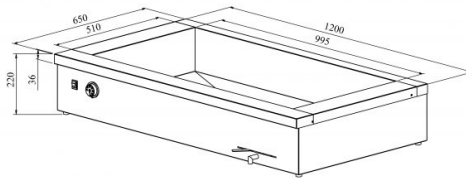

Bain-marie table top PLH 1200

- **Product code:** PLH 1200
- **Dimensions, mm (w*d*h):** 1200*650*220
- **Operating temperature:** +30...+95
- **Degree of protection:** IP44
- **Capacity (kW):** 0,55
- **Frequency (Hz):** 50
- **Voltage (V):** 220 - 230

- made of stainless steel
- one individual insulated basin, fits 3x GN 1/1-150
- basin has drain connection
- thermostat-adjusted temperature range from +30 °C to +95 °C
- **Accessories available on order:**
 - basin, fits GN 3/1-200