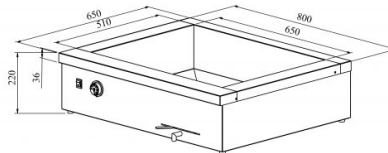

Bain-marie table top PLH 800

- **Product code:** PLH 800
- **Dimensions, mm (w*d*h):** 800*650*220
- **Operating temperature:** +30...+95
- **Degree of protection:** IP44
- **Capacity (kW):** 0,55
- **Frequency (Hz):** 50
- **Voltage (V):** 220 - 230

- made of stainless steel
- one individual insulated basin, fits 2x GN 1/1-150
- basin has drain connection
- thermostat-adjusted temperature range from +30 °C to +95 °C
- **Accessories available on order:**
 - basin, fits GN 2/1-200