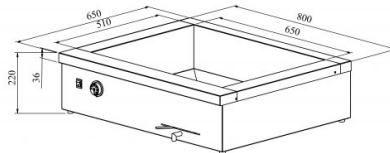

Bain-marie table top PLH 800

- **Product code:** PLH 800
- **Dimensions, mm (w*d*h):** 800*650*220
- **Operating temperature:** +30...+95
- **Degree of protection:** IP44
- **Capacity (kW):** 0,55
- **Frequency (Hz):** 50
- **Voltage (V):** 220 - 230

- made of stainless steel
- one individual insulated basin, fits 2x GN 1/1-150
- basin has drain connection
- thermostat-adjusted temperature range from +30 °C to +95 °C
- **Accessories available on order:**
 - basin, fits GN 2/1-200