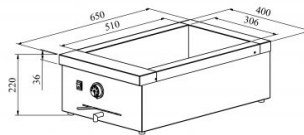

Bain-marie table top PLH 400

- **Product code:** PLH 400
- **Dimensions, mm (w*d*h):** 400*650*220
- **Operating temperature:** +30...+95
- **Degree of protection:** IP44
- **Capacity (kW):** 0,55
- **Frequency (Hz):** 50
- **Voltage (V):** 220 - 230

- made of stainless steel
- one individual insulated basin, fits GN 1/1-150
- basin has drain connection
- thermostat-adjusted temperature range from +30 °C to +95 °C
- **Accessories available on order:**
 - basin, fits GN 1/1-200