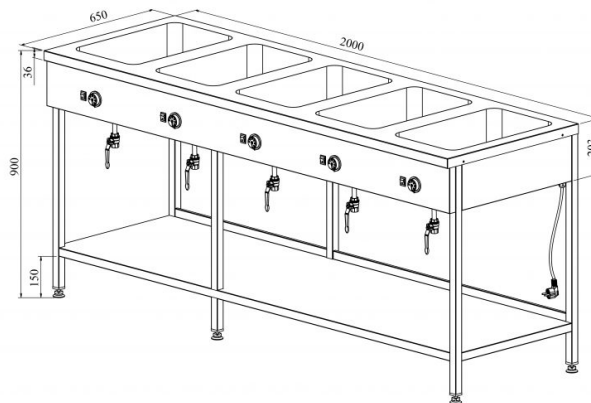

# Bain-marie with open base LHJ 2000/5

- **Product code:** LHJ 2000/5
- **Dimensions, mm (w\*d\*h):** 2000\*650\*900
- **Operating temperature:** +30...+95
- **Degree of protection:** IP44
- **Capacity (kW):** 2,75
- **Frequency (Hz):** 50
- **Voltage (V):** 220 - 230

- made of stainless steel
- five individual insulated basin, fits GN 1/1-150
- basin has drain connection
- thermostat-adjusted temperature range from +30 °C to +95 °C
- basin temperatures can be adjusted separately
- open shelf at the bottom
- basin with round corners – easier to clean
- adjustable feet allow adjusting height of  $\pm 10$  mm
- **Accessories available on order:**
  - basin, fits GN 1/1-200