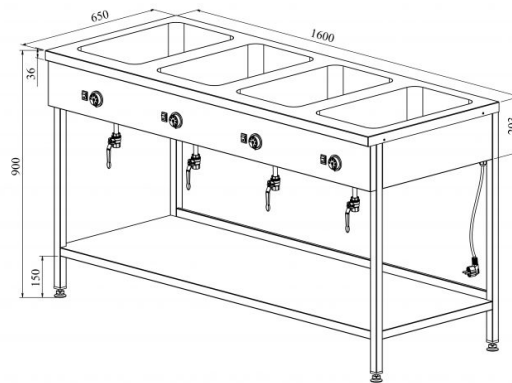

Bain-marie with open base LHJ 1600/4

- **Product code:** LHJ 1600/4
- **Dimensions, mm (w*d*h):** 1600*650*900
- **Operating temperature:** +30...+95
- **Degree of protection:** IP44
- **Capacity (kW):** 2,2
- **Frequency (Hz):** 50
- **Voltage (V):** 220 - 230

- made of stainless steel
- four individual insulated basin, fits GN 1/1-150
- basin has drain connection
- thermostat-adjusted temperature range from +30 °C to +95 °C
- basin temperatures can be adjusted separately
- open shelf at the bottom
- basin with round corners – easier to clean
- adjustable feet allow adjusting height of ± 10 mm
- **Accessories available on order:**
 - basin, fits GN 1/1-200