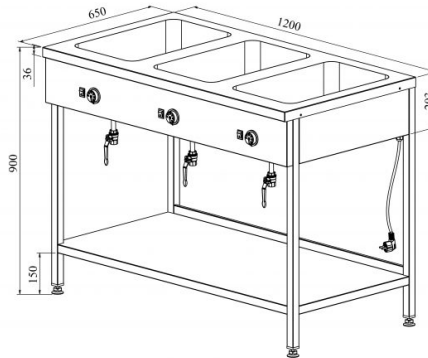

Bain-marie with open base LHJ 1200/3

- **Product code:** LHJ 1200/3
- **Dimensions, mm (w*d*h):** 1200*650*900
- **Operating temperature:** +30...+95
- **Degree of protection:** IP44
- **Capacity (kW):** 1,65
- **Frequency (Hz):** 50
- **Voltage (V):** 220 - 230

- made of stainless steel
- three individual insulated basin, fits GN 1/1-150
- basin has drain connection
- thermostat-adjusted temperature range from +30 °C to +95 °C
- basin temperatures can be adjusted separately
- open shelf at the bottom
- basin with round corners – easier to clean
- adjustable feet allow adjusting height of ± 10 mm
- **Accessories available on order:**
 - basin, fits GN 1/1-200