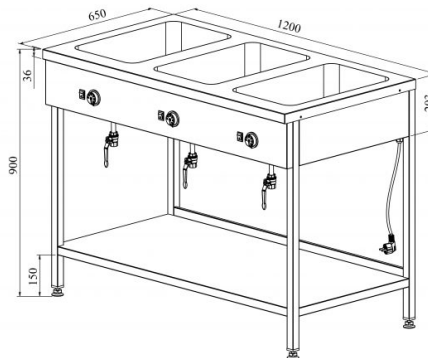

Bain-marie with open base LHJ 1200/3

- **Product code:** LHJ 1200/3
- **Dimensions, mm (w*d*h):** 1200*650*900
- **Operating temperature:** +30...+95
- **Degree of protection:** IP44
- **Capacity (kW):** 1,65
- **Frequency (Hz):** 50
- **Voltage (V):** 220 - 230

- made of stainless steel
- three individual insulated basin, fits GN 1/1-150
- basin has drain connection
- thermostat-adjusted temperature range from +30 °C to +95 °C
- basin temperatures can be adjusted separately
- open shelf at the bottom
- basin with round corners – easier to clean
- adjustable feet allow adjusting height of ± 10 mm
- **Accessories available on order:**
 - basin, fits GN 1/1-200