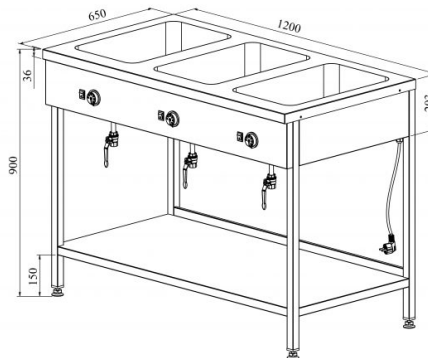

# Bain-marie with open base LHJ 800/2

- **Product code:** LHJ 800/2
- **Dimensions, mm (w\*d\*h):** 800\*650\*900
- **Operating temperature:** +30...+95
- **Degree of protection:** IP44
- **Capacity (kW):** 1,1
- **Frequency (Hz):** 50
- **Voltage (V):** 220 - 230

- made of stainless steel
- two individual insulated basin, fits GN 1/1-150
- basin has drain connection
- thermostat-adjusted temperature range from +30 °C to +95 °C
- basin temperatures can be adjusted separately
- open shelf at the bottom
- basin with round corners – easier to clean
- adjustable feet allow adjusting height of ±10 mm
- **Accessories available on order:**
  - basin, fits GN 1/1-200