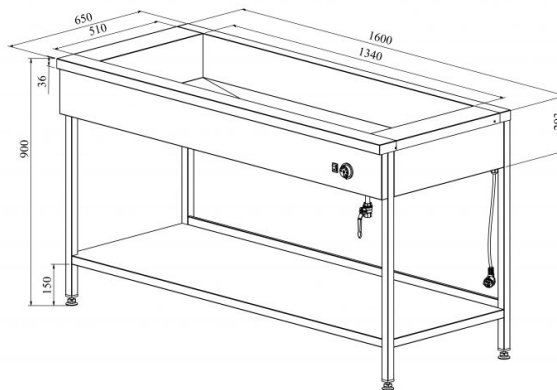

Bain-marie with open base LHJ 1600

- **Product code:** LHJ 1600
- **Dimensions, mm (w*d*h):** 1600*650*900
- **Operating temperature:** +30...+95
- **Degree of protection:** IP44
- **Capacity (kW):** 2,2
- **Frequency (Hz):** 50
- **Voltage (V):** 220 - 230

- made of stainless steel
- one individual insulated basin, fits 4x GN 1/1-150 (containers not included)
- basin has drain connection
- thermostat-adjusted temperature range from +30 °C to +95 °C
- open shelf at the bottom
- basin with round corners – easier to clean
- adjustable feet allow adjusting height of ± 10 mm
- **Accessories available on order:**
 - basin, fits GN 4/1-200