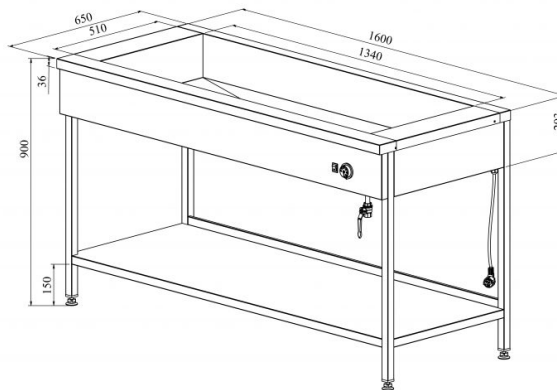

Bain-marie with open base LHJ 1600

- **Product code:** LHJ 1600
- **Dimensions, mm (w*d*h):** 1600*650*900
- **Operating temperature:** +30...+95
- **Degree of protection:** IP44
- **Capacity (kW):** 2,2
- **Frequency (Hz):** 50
- **Voltage (V):** 220 - 230

- made of stainless steel
- one individual insulated basin, fits 4x GN 1/1-150 (containers not included)
- basin has drain connection
- thermostat-adjusted temperature range from +30 °C to +95 °C
- open shelf at the bottom
- basin with round corners – easier to clean
- adjustable feet allow adjusting height of ±10 mm
- **Accessories available on order:**
 - basin, fits GN 4/1-200