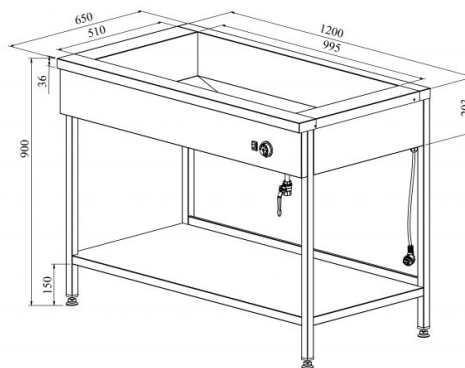

Bain-marie with open base LHJ 1200

- **Product code:** LHJ 1200
- **Dimensions, mm (w*d*h):** 1200*650*900
- **Operating temperature:** +30...+95
- **Degree of protection:** IP44
- **Capacity (kW):** 1,65
- **Frequency (Hz):** 50
- **Voltage (V):** 220 - 230

- made of stainless steel
- one individual insulated basin, fits 3x GN 1/1-150 (containers not included)
- basin has drain connection
- thermostat-adjusted temperature range from +30 °C to +95 °C
- open shelf at the bottom
- basin with round corners – easier to clean
- adjustable feet allow adjusting height of ±10 mm
- **Accessories available on order:**
 - basin, fits GN 3/1-200