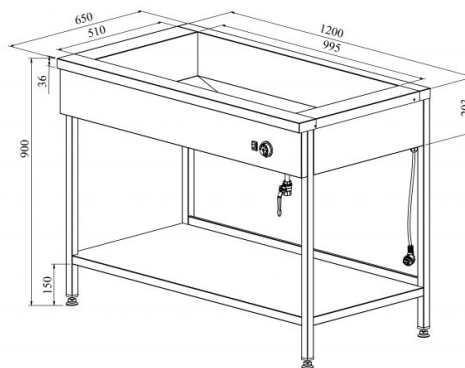

Bain-marie with open base LHJ 1200

- **Product code:** LHJ 1200
- **Dimensions, mm (w*d*h):** 1200*650*900
- **Operating temperature:** +30...+95
- **Degree of protection:** IP44
- **Capacity (kW):** 1,65
- **Frequency (Hz):** 50
- **Voltage (V):** 220 - 230

- made of stainless steel
- one individual insulated basin, fits 3x GN 1/1-150 (containers not included)
- basin has drain connection
- thermostat-adjusted temperature range from +30 °C to +95 °C
- open shelf at the bottom
- basin with round corners – easier to clean
- adjustable feet allow adjusting height of ± 10 mm
- **Accessories available on order:**
 - basin, fits GN 3/1-200