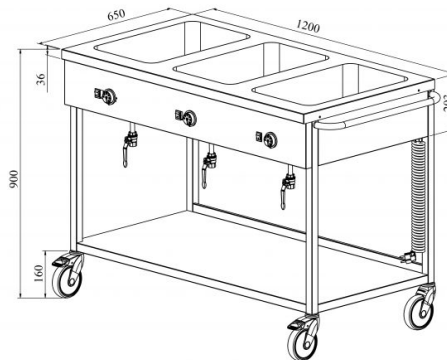

Bain-marie trolley LHJR 3x1/1GN 1200

- **Product code:** LHJR 3x1/1GN 1200
- **Dimensions, mm (w*d*h):** 1200*650*900
- **Operating temperature:** +30...+95
- **Degree of protection:** IP44
- **Capacity (kW):** 1,5
- **Frequency (Hz):** 50
- **Voltage (V):** 220 - 230

- made of stainless steel
- three individual insulated basins, fits GN 1/1-150
- drain connection in each basin
- each basin allows individual stepless temperature adjustment from +30 °C to +95 °C
- on/off switch and indicator lights
- shelf at the bottom
- coil cable
- 4 wheels, 2 of them with brakes, Ø125 mm
- maximum load capacity 110 kg
- **Accessories available on order:**
 - basin, depth 200 mm