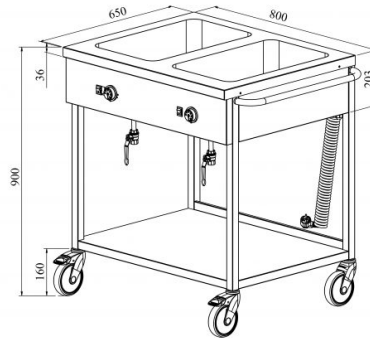

Bain-marie trolley LHJR 2x1/1GN 800

- **Product code:** LHJR 2x1/1GN 800
- **Dimensions, mm (w*d*h):** 800*650*900
- **Operating temperature:** +30...+95
- **Degree of protection:** IP44
- **Capacity (kW):** 1
- **Frequency (Hz):** 50
- **Voltage (V):** 220 - 230

- made of stainless steel
- two individual insulated basins, fits GN 1/1-150
- drain connection in each basin
- each basin allows individual stepless temperature adjustment from +30 °C to +95 °C
- on/off switch and indicator lights
- shelf at the bottom
- coil cable
- 4 wheels, 2 of them with brakes, Ø125 mm
- maximum load capacity 110 kg
- **Accessories available on order:**
 - basin, depth 200 mm