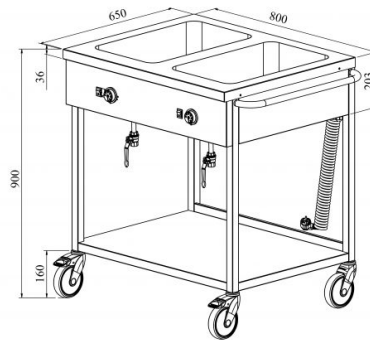

Bain-marie trolley LHJR 2x1/1GN 800

- **Product code:** LHJR 2x1/1GN 800
- **Dimensions, mm (w*d*h):** 800*650*900
- **Operating temperature:** +30...+95
- **Degree of protection:** IP44
- **Capacity (kW):** 1
- **Frequency (Hz):** 50
- **Voltage (V):** 220 - 230

- made of stainless steel
- two individual insulated basins, fits GN 1/1-150
- drain connection in each basin
- each basin allows individual stepless temperature adjustment from +30 °C to +95 °C
- on/off switch and indicator lights
- shelf at the bottom
- coil cable
- 4 wheels, 2 of them with brakes, Ø125 mm
- maximum load capacity 110 kg
- **Accessories available on order:**
 - basin, depth 200 mm