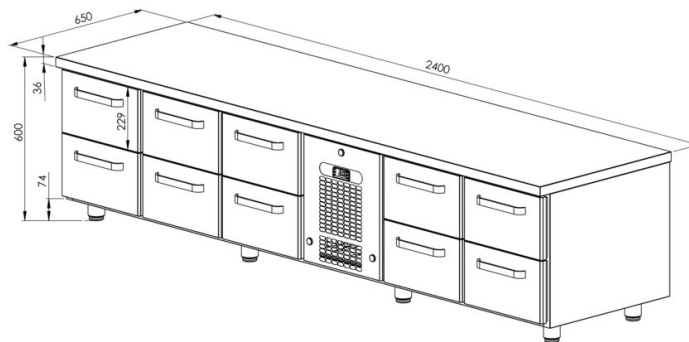

# Cold counter for grill VLG 24010

- **Product code:** VLG 24010
- **Dimensions, mm (w\*d\*h):** 2400x650x600
- **Operating temperature:** +2 .... +8
- **Degree of protection:** IP44
- **Refrigerant:** R290
- **Capacity (kW):** 0,6
- **Frequency (Hz):** 50
- **Voltage (V):** 220 - 230

- cold counter is intended for storage of foodstuffs at +2 °C to +8 °C
- made of stainless steel
- digital temperature display
- automatic defrost system
- quickly replaceable refrigerating compressor
- drawers for GN containers move on self-locking telescopic rails
- drawers open 110%, making it easier to place GN containers in the drawer
- drawer 229mm (10 pcs): GN 1/1-150
- adjustable feet allow adjusting height of +30mm
- **Accessories available on order:**
  - liners for drawers
  - stainless steel sliding rails for drawers