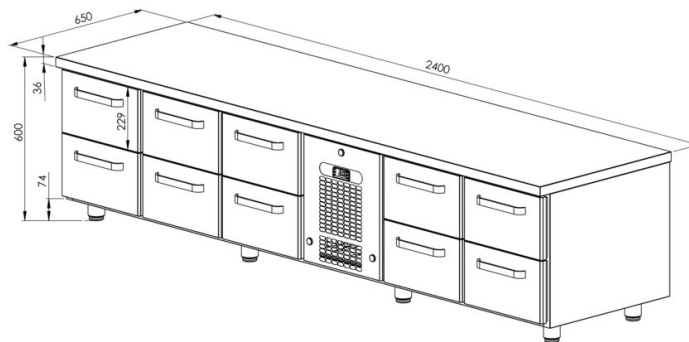

Cold counter for grill VLG 24010

- **Product code:** VLG 24010
- **Dimensions, mm (w*d*h):** 2400x650x600
- **Operating temperature:** +2 +8
- **Degree of protection:** IP44
- **Refrigerant:** R290
- **Capacity (kW):** 0,6
- **Frequency (Hz):** 50
- **Voltage (V):** 220 - 230

- cold counter is intended for storage of foodstuffs at +2 °C to +8 °C
- made of stainless steel
- digital temperature display
- automatic defrost system
- quickly replaceable refrigerating compressor
- drawers for GN containers move on self-locking telescopic rails
- drawers open 110%, making it easier to place GN containers in the drawer
- drawer 229mm (10 pcs): GN 1/1-150
- adjustable feet allow adjusting height of +30mm
- **Accessories available on order:**
 - liners for drawers
 - stainless steel sliding rails for drawers