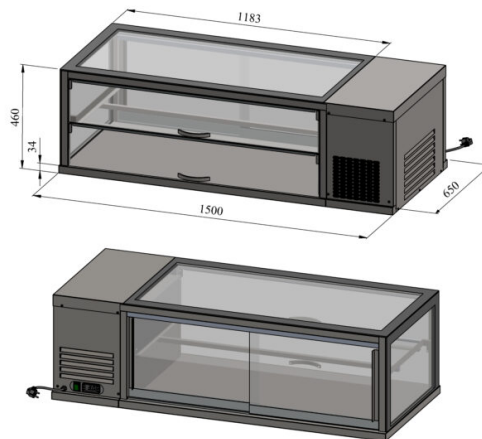

# Tabletop display, self-serving - LPV

- **Product code:** LPV
- **Dimensions, mm (w\*d\*h):** 1500x650x460
- **Operating temperature:** +8 ...+12
- **Degree of protection:** IP44
- **Refrigerant:** R290
- **Capacity (kW):** 0,4
- **Frequency (Hz):** 50
- **Voltage (V):** 220 - 230

- stainless steel structure
- display for short-term distribution of food at +8 °C to +12 °C (digital temperature display)
- lift-up doors on customer side
- easy sliding glass doors on vendor side
- ventilator-cooled
- glass shelves, LED lighting