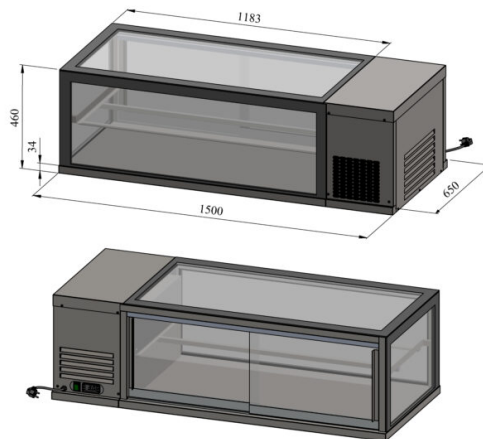

Tabletop display, service model - LPVS

- **Product code:** LPVS
- **Dimensions, mm (w*d*h):** 1500x650x460
- **Operating temperature:** +8 ...+12
- **Degree of protection:** IP44
- **Refrigerant:** R290
- **Capacity (kW):** 0,4
- **Frequency (Hz):** 50
- **Voltage (V):** 220 - 230

- stainless steel structure
- display for short-term distribution of food at +8 °C to +12 °C (digital temperature display)
- service model (customer side closed)
- easy sliding glass doors on vendor side
- ventilator-cooled
- glass shelves, LED lighting