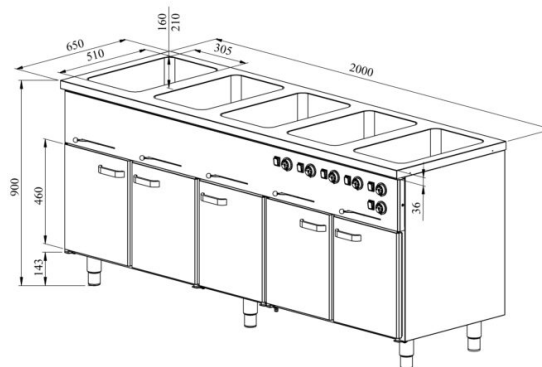

# Bain-marie with heated cupboard KLH BM 2050

- **Product code:** KLH BM 2050
- **Dimensions, mm (w\*d\*h):** 2000\*650\*900
- **Operating temperature:** +30...+95
- **Degree of protection:** IP44
- **Capacity (kW):** 4,35
- **Frequency (Hz):** 50
- **Voltage (V):** 220 - 230

- made of stainless steel
- warm basin fits GN 1/1-150 (5 pcs)
- basin has drain connection
- thermostat-adjusted counter and basin temperature range from +30 °C to +95 °C
- mechanical thermostat
- separated temperature adjustment for all basins
- doors with replaceable seals
- counter has 5 pairs of rails for GN containers
- adjustable feet allow adjusting height in the range of 880–910 mm
- **Accessories available on order:**
  - basin, fits GN 2/1-200
  - various upper shelves (see the product group of upper and hand out shelves)