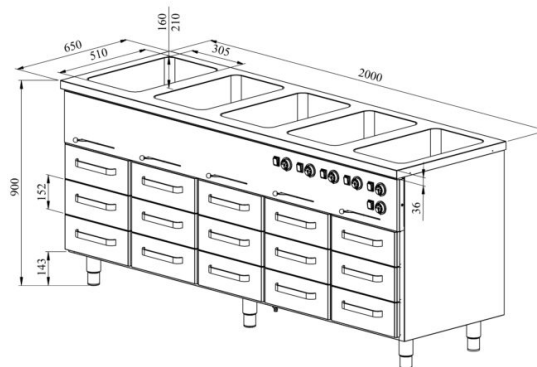

Bain-marie with heated cupboard KLH BM 20015

- **Product code:** KLH BM 20015
- **Dimensions, mm (w*d*h):** 2000*650*900
- **Operating temperature:** +30...+95
- **Degree of protection:** IP44
- **Capacity (kW):** 4,35
- **Frequency (Hz):** 50
- **Voltage (V):** 220 - 230

- made of stainless steel
- warm basin fits GN 1/1-150 (5 pcs)
- basin has drain connection
- thermostat-adjusted counter and basin temperature range from +30 °C to +95 °C
- mechanical thermostat
- separated temperature adjustment for all basins
- drawer 152mm (15 pcs): GN 1/1-100
- drawers for GN containers move on self-locking telescopic rails
- drawers open 110%, making it easier to place GN containers in the drawer
- adjustable feet allow adjusting height in the range of 880–910 mm
- **Accessories available on order:**
 - basin, fits GN 2/1-200
 - various upper shelves (see the product group of upper and hand out shelves)