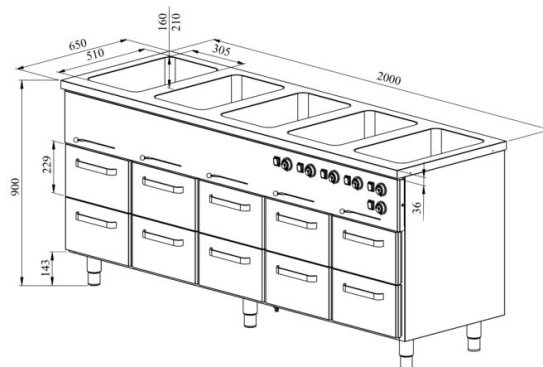

Bain-marie with heated cupboard KLH BM 20010

- **Product code:** KLH BM 20010
- **Dimensions, mm (w*d*h):** 2000*650*900
- **Operating temperature:** +30...+95
- **Degree of protection:** IP44
- **Capacity (kW):** 4,35
- **Frequency (Hz):** 50
- **Voltage (V):** 220 - 230

- made of stainless steel
- warm basin fits GN 1/1-150 (5 pcs)
- basin has drain connection
- thermostat-adjusted counter and basin temperature range from +30 °C to +95 °C
- mechanical thermostat
- separated temperature adjustment for all basins
- drawer 229mm (10 pcs): GN 1/1-150
- drawers for GN containers move on self-locking telescopic rails
- drawers open 110%, making it easier to place GN containers in the drawer
- adjustable feet allow adjusting height in the range of 880–910 mm
- **Accessories available on order:**
 - basin, fits GN 2/1-200
 - various upper shelves (see the product group of upper and hand out shelves)