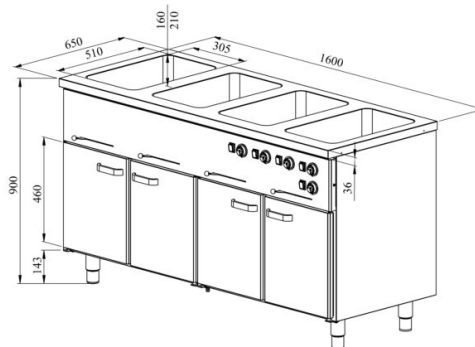

Bain-marie with heated cupboard KLH BM 1640

- **Product code:** KLH BM 1640
- **Dimensions, mm (w*d*h):** 1600*650*900
- **Operating temperature:** +30...+95
- **Degree of protection:** IP44
- **Capacity (kW):** 3,0
- **Frequency (Hz):** 50
- **Voltage (V):** 220 - 230

- made of stainless steel
- warm basin fits GN 1/1-150 (4 pcs)
- basin has drain connection
- thermostat-adjusted counter and basin temperature range from +30 °C to +95 °C
- mechanical thermostat
- separated temperature adjustment for all basins
- doors with replaceable seals
- counter has 5 pairs of rails for GN containers
- adjustable feet allow adjusting height in the range of 880–910 mm
- **Accessories available on order:**
 - basin, fits GN 2/1-200
 - various upper shelves (see the product group of upper and hand out shelves)