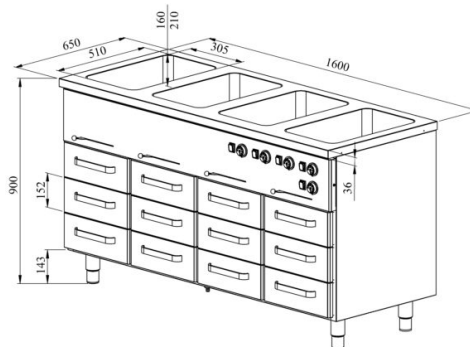

Bain-marie with heated cupboard KLH BM 16012

- **Product code:** KLH BM 16012
- **Dimensions, mm (w*d*h):** 1600*650*900
- **Operating temperature:** +30...+95
- **Degree of protection:** IP44
- **Capacity (kW):** 3,0
- **Frequency (Hz):** 50
- **Voltage (V):** 220 - 230

- made of stainless steel
- warm basin fits GN 1/1-150 (4 pcs)
- basin has drain connection
- thermostat-adjusted counter and basin temperature range from +30 °C to +95 °C
- mechanical thermostat
- separated temperature adjustment for all basins
- drawer 152mm (12 pcs): GN 1/1-100
- drawers for GN containers move on self-locking telescopic rails
- drawers open 110%, making it easier to place GN containers in the drawer
- adjustable feet allow adjusting height in the range of 880–910 mm
- **Accessories available on order:**
 - basin, fits GN 2/1-200
 - various upper shelves (see the product group of upper and hand out shelves)