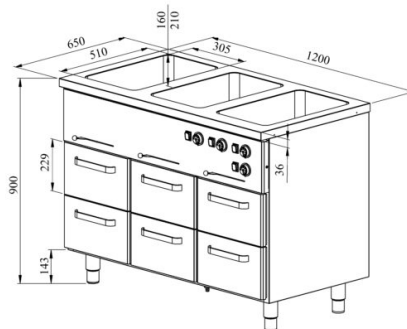

# Bain-marie with heated cupboard KLH BM 1206

- **Product code:** KLH BM 1206
- **Dimensions, mm (w\*d\*h):** 1200\*650\*900
- **Operating temperature:** +30...+95
- **Degree of protection:** IP44
- **Capacity (kW):** 2,45
- **Frequency (Hz):** 50
- **Voltage (V):** 220 - 230

- made of stainless steel
- warm basin fits GN 1/1-150 (3 pcs)
- basin has drain connection
- thermostat-adjusted counter and basin temperature range from +30 °C to +95 °C
- mechanical thermostat
- separated temperature adjustment for all basins
- drawer 229mm (6 pcs): GN 1/1-150
- drawers for GN containers move on self-locking telescopic rails
- drawers open 110%, making it easier to place GN containers in the drawer
- adjustable feet allow adjusting height in the range of 880–910 mm
- **Accessories available on order:**
  - basin, fits GN 2/1-200
  - various upper shelves (see the product group of upper and hand out shelves)