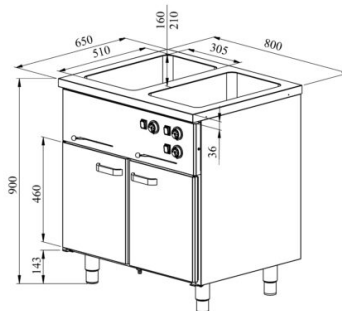

Bain-marie with heated cupboard KLH BM 820

- **Product code:** KLH BM 820
- **Dimensions, mm (w*d*h):** 800*650*900
- **Operating temperature:** +30...+95
- **Degree of protection:** IP44
- **Capacity (kW):** 1,9
- **Frequency (Hz):** 50
- **Voltage (V):** 220 - 230

- made of stainless steel
- warm basin fits GN 1/1-150 (2 pcs)
- basin has drain connection
- thermostat-adjusted counter and basin temperature range from +30 °C to +95 °C
- mechanical thermostat
- separated temperature adjustment for all basins
- doors with replaceable seals
- counter has 5 pairs of rails for GN containers
- adjustable feet allow adjusting height in the range of 880–910 mm
- **Accessories available on order:**
 - basin, fits GN 2/1-200
 - various upper shelves (see the product group of upper and hand out shelves)