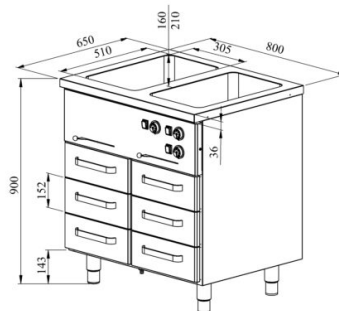

Bain-marie with heated cupboard KLH BM 806

- **Product code:** KLH BM 806
- **Dimensions, mm (w*d*h):** 800*650*900
- **Operating temperature:** +30...+95
- **Degree of protection:** IP44
- **Capacity (kW):** 1,9
- **Frequency (Hz):** 50
- **Voltage (V):** 220 - 230

- made of stainless steel
- warm basin fits GN 1/1-150 (2 pcs)
- basin has drain connection
- thermostat-adjusted counter and basin temperature range from +30 °C to +95 °C
- mechanical thermostat
- separated temperature adjustment for all basins
- drawer 152mm (6 pcs): GN 1/1-100
- drawers for GN containers move on self-locking telescopic rails
- drawers open 110%, making it easier to place GN containers in the drawer
- adjustable feet allow adjusting height in the range of 880–910 mm
- **Accessories available on order:**
 - basin, fits GN 2/1-200
 - various upper shelves (see the product group of upper and hand out shelves)