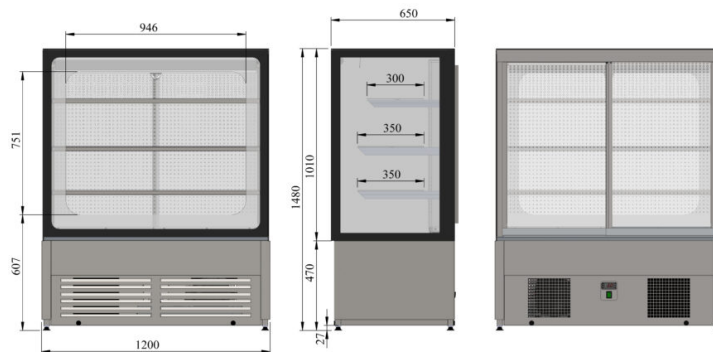

# Cubic EL 1200

- **Product code:** Cubic EL 1200
- **Dimensions, mm (w\*d\*h):** 1200x650x1480
- **Operating temperature:** +4...+8
- **Degree of protection:** IP44
- **Külmaaine:** R290
- **Frequency (Hz):** 50Hz
- **Pinge(V):** 220-230

- self-service display with modern square design
- made of stainless steel
- excellent display of products for confectioneries, bakeries, shops, restaurants, petrol stations etc
- electronically controlled forced air circulation
- digital adjustment of operating temperature from +4 °C to +8 °C (digital temperature display)
- LED lighting on the sides
- doors with air duct in the rear wall
- three glass shelves
- easily adjustable shelf height
- automatic defrost system and evaporator
- tempered front, side and rear glasses
- black edges of glass
- simple and rapid cleaning
- adjustable feet allow adjusting height of +30 mm
- possibility to install wheels

# Cubic EL 1200

[Technical drawing, PDF-file](#)