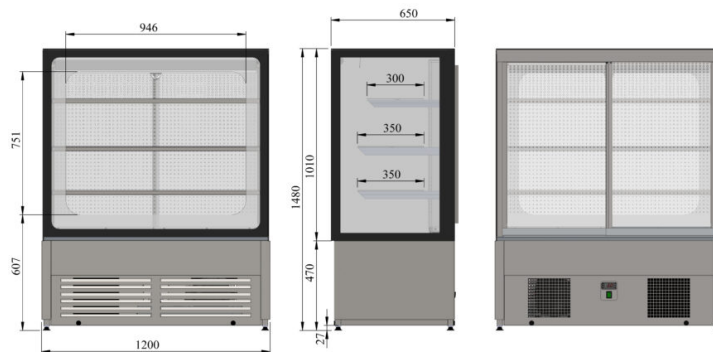

Cubic EL 1200

- **Product code:** Cubic EL 1200
- **Dimensions, mm (w*d*h):** 1200x650x1480
- **Operating temperature:** +4...+8
- **Degree of protection:** IP44
- **Külmaaine:** R290
- **Frequency (Hz):** 50Hz
- **Pinge(V):** 220-230

- self-service display with modern square design
- made of stainless steel
- excellent display of products for confectioneries, bakeries, shops, restaurants, petrol stations etc
- electronically controlled forced air circulation
- digital adjustment of operating temperature from +4 °C to +8 °C (digital temperature display)
- LED lighting on the sides
- doors with air duct in the rear wall
- three glass shelves
- easily adjustable shelf height
- automatic defrost system and evaporator
- tempered front, side and rear glasses
- black edges of glass
- simple and rapid cleaning
- adjustable feet allow adjusting height of +30 mm
- possibility to install wheels

RESTMEC

Cubic EL 1200

[Technical drawing, PDF-file](#)