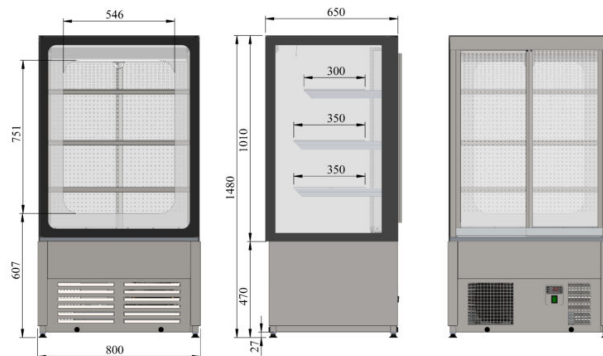

# Cubic EL 800

- **Product code:** Cubic EL 800
- **Dimensions, mm (w\*d\*h):** 800x650x1480
- **Operating temperature:** +4...+8
- **Degree of protection:** IP44
- **Külmaaine:** R290
- **Frequency (Hz):** 50Hz
- **Pinge(V):** 220-230

- self-service display with modern square design
- made of stainless steel
- excellent display of products for confectioneries, bakeries, shops, restaurants, petrol stations etc
- electronically controlled forced air circulation
- digital adjustment of operating temperature from +4 °C to +8 °C (digital temperature display)
- LED lighting on the sides
- doors with air duct in the rear wall
- three glass shelves
- easily adjustable shelf height
- automatic defrost system and evaporator
- tempered front, side and rear glasses
- black edges of glass
- simple and rapid cleaning
- adjustable feet allow adjusting height of +30 mm
- possibility to install wheels