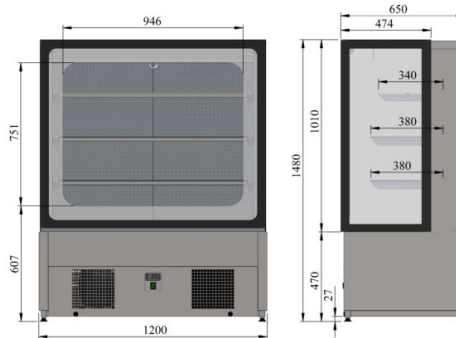

# Cubic SM 1200

- **Product code:** Cubic SM 1200
- **Dimensions, mm (w\*d\*h):** 1200x650x1480
- **Operating temperature:** +4...+8
- **Külmaaine:** R290
- **Frequency (Hz):** 50
- **Pinge(V):** 220-230

- self-service display with modern square design
- made of stainless steel
- excellent display of products for confectioneries, bakeries, shops, restaurants, petrol stations etc
- electronically controlled forced air circulation
- digital adjustment of operating temperature from +4 °C to +8 °C (digital temperature display)
- LED lighting on the sides
- air duct in the rear wall
- three glass shelves
- easily adjustable shelf height
- automatic defrost system and evaporator
- tempered front, side and rear glasses
- black edges of glass
- simple and rapid cleaning
- adjustable feet allow adjusting height of +30 mm
- possibility to install wheels